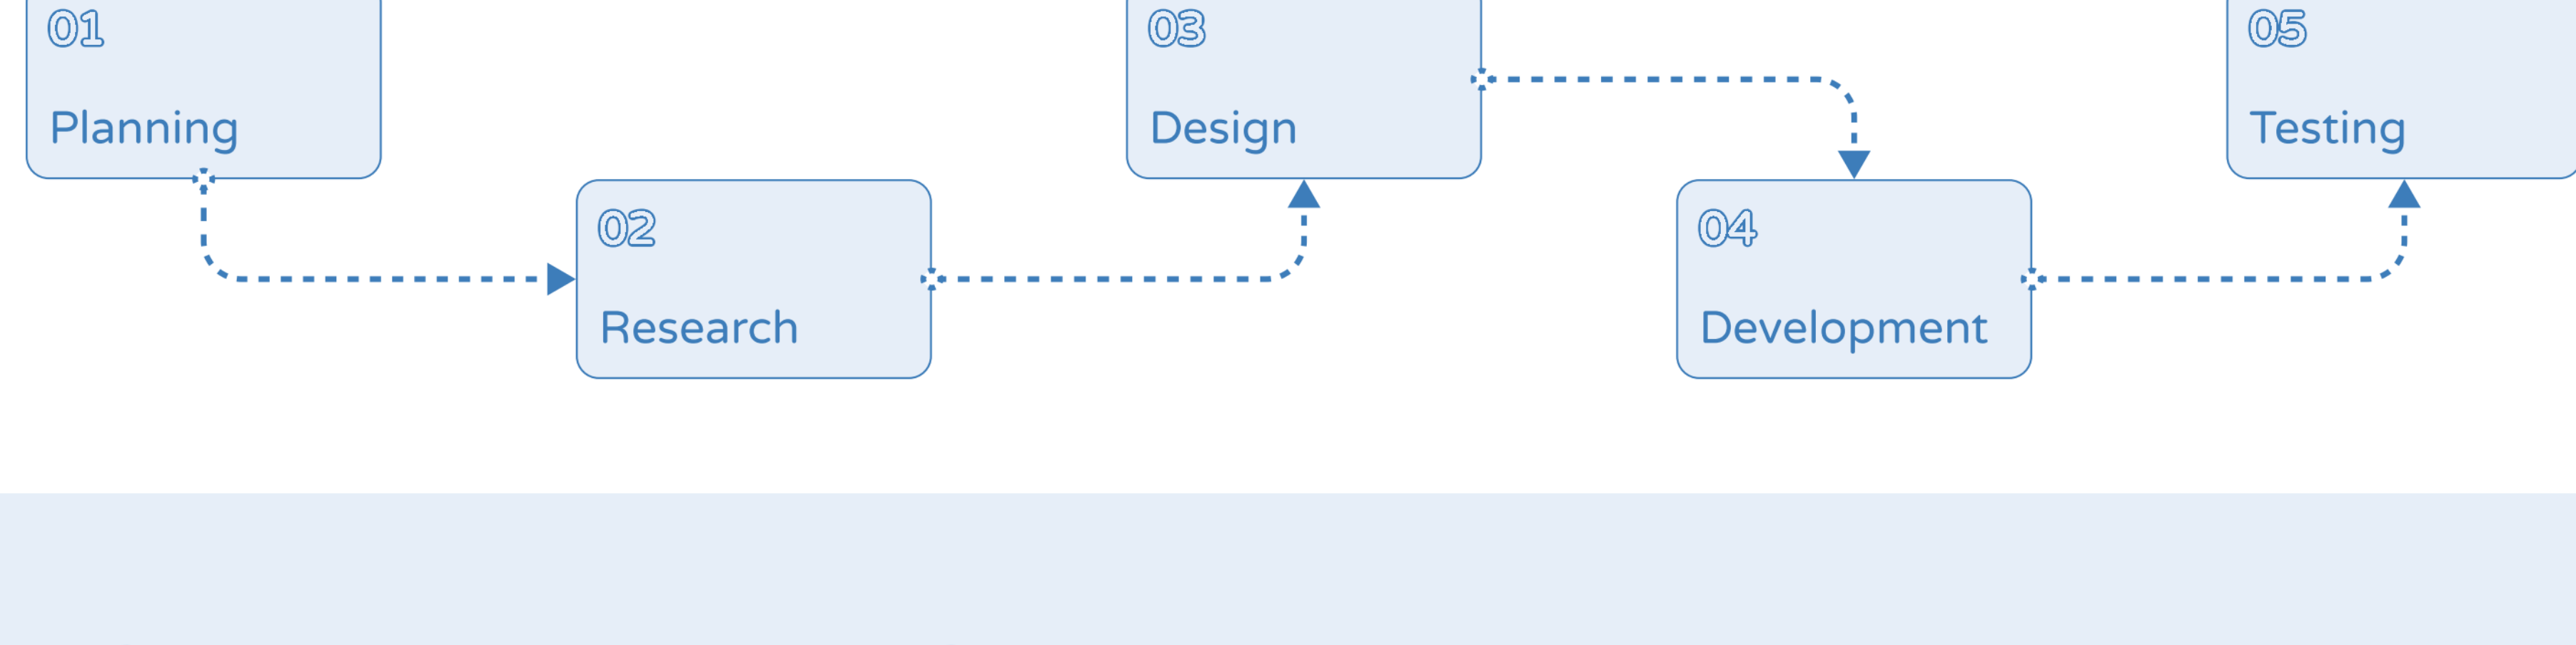

Kitchen Management Platform

Cookdocs is a cloud software platform to help restaurants manage their kitchen across all branches worldwide

Design Process

Visual Style Guide

Blue rgb(11,125,186,1) hsla(209,51,48,1) #3D7DBA	Dark Gray rgb(71,76,93,1) hsla(226,13,32,1) #474C5D
Light Blue rgb(230,238,246,1) hsla(213,36,94,1) #E6EEF8	Light Gray rgb(215,217,224,1) hsla(223,3,86,1) #D7D9E0

Varela Round ABCDEFGHIJKLMNOPQRSTUVWXYZ

Aa abcdefghijklmnopqrstuvwxyz

1234567890

Varela Round is a sans-serif typeface designed by Joe Prince. It is known for its clean, rounded letterforms, making it both modern and friendly in appearance. The typeface is widely used for web design, apps, and user interfaces due to its readability and casual yet professional look.

Visual Designs

Sign In

Restaurant admins, kitchen staff and management can sign in via unified sign in page, and our software redirects user to relevant section of the software.

Dashboard

A detailed analytics and summary of KPIs are shown on the dashboard in the form of charts and graphs to help user understand the progress and performance.

Checklist

Checklist are the most important feature of cookdocs, checklist are evaluation and role based form to track the performance of an employee, a branch, or a kitchen.

Kitchen Audit

Kitchen audits are evaluation of a kitchen w.r.t different metrics like cleanliness, serviced, inventory and appliances condition.